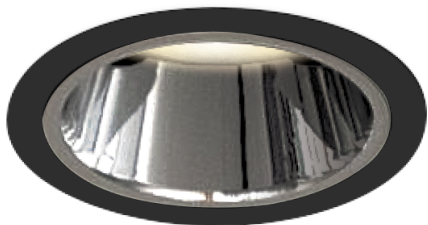

Item no. DD052-1325MB90400

Series Name:  $\Phi$ 80 Series Reflector Type, Fixed

Installation	Recessed mount
Type	$\Phi$ 80 Series Reflector Type, Fixed
Fixture wattage	14.7W
Beam angle	25 deg
Color Temp.	4000K
CRI	Ra>90
Luminous	775 lm
Body	Die-cast aluminum alloy
Body finish	N/A
Trim finish	Black
Reflector finish	Mirror
IP Rate	IP44 form the bottom
Light source	COB module
Input Voltage	AC220~240V
Dimming Type	Non-Dimmable
Certificate	CE, CCC
Cut Hole	80mm