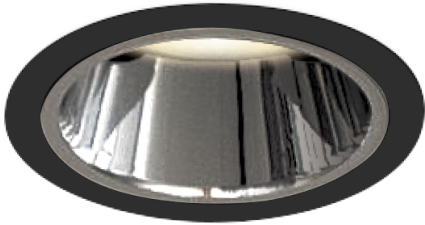

Item no. DD052-1330MB90300

Series Name: Φ 80 Series Reflector Type, Fixed

| | |
|------------------|--|
| Installation | Recessed mount |
| Type | Φ 80 Series Reflector Type, Fixed |
| Fixture wattage | 14.7W |
| Beam angle | 30 deg |
| Color Temp. | 3000K |
| CRI | Ra>90 |
| Luminous | 719 lm |
| Body | Die-cast aluminum alloy |
| Body finish | N/A |
| Trim finish | Black |
| Reflector finish | Mirror |
| IP Rate | IP44 form the bottom |
| Light source | COB module |
| Input Voltage | AC220~240V |
| Dimming Type | Non-Dimmable |
| Certificate | CE, CCC |
| Cut Hole | 80mm |