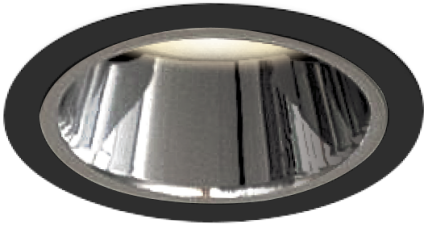

Item no. DD052-1340MB9035O

Series Name: Φ 80 Series Reflector Type, Fixed

| | |
|------------------|-------------------------|
| Installation | Recessed mount |
| Type | |
| Fixture wattage | 14.7W |
| Beam angle | 45 deg |
| Color Temp. | 3500K |
| CRI | Ra>90 |
| Luminous | 677 lm |
| Body | Die-cast aluminum alloy |
| Body finish | N/A |
| Trim finish | Black |
| Reflector finish | Mirror |
| IP Rate | IP44 form the bottom |
| Light source | COB module |
| Input Voltage | AC220~240V |
| Dimming Type | Non-Dimmable |
| Certificate | CE, CCC |
| Cut Hole | 80mm |