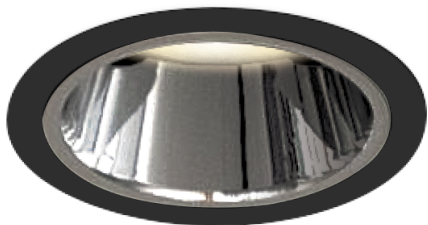

Item no. DD052-0825MB9027-DM

Series Name:  $\Phi$ 80 Series Reflector Type, Fixed

Installation	Recessed mount
Type	$\Phi$ 80 Series Reflector Type, Fixed
Fixture wattage	8W
Beam angle	25 deg
Color Temp.	2700K
CRI	Ra>90
Luminous	438 lm
Body	Die-cast aluminum alloy
Body finish	N/A
Trim finish	Black
Reflector finish	Mirror
IP Rate	IP20
Light source	COB module
Input Voltage	AC220~240V
Dimming Type	Dimmable
Certificate	CE, CCC
Cut Hole	80mm