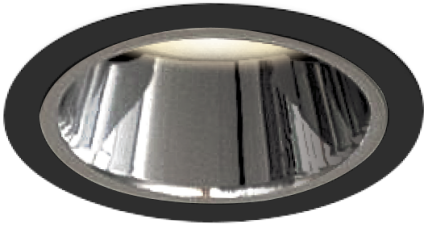

Item no. DD052-0825MB9040-DM

Series Name: Φ 80 Series Reflector Type, Fixed

Installation Type	Recessed mount
Fixture wattage	8W
Beam angle	25 deg
Color Temp.	4000K
CRI	Ra>90
Luminous	469 lm
Body	Die-cast aluminum alloy
Body finish	N/A
Trim finish	Black
Reflector finish	Mirror
IP Rate	IP20
Light source	COB module
Input Voltage	AC220~240V
Dimming Type	Dimmable
Certificate	CE, CCC
Cut Hole	80mm