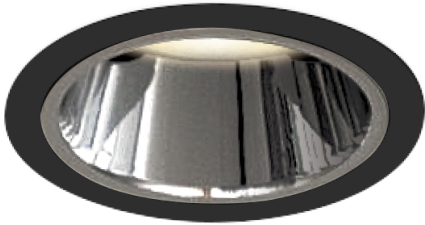

Item no. DD052-0825MB9040-DM

Series Name:  $\Phi$ 80 Series Reflector Type, Fixed

Installation	Recessed mount
Type	$\Phi$ 80 Series Reflector Type, Fixed
Fixture wattage	8W
Beam angle	25 deg
Color Temp.	4000K
CRI	Ra>90
Luminous	469 lm
Body	Die-cast aluminum alloy
Body finish	N/A
Trim finish	Black
Reflector finish	Mirror
IP Rate	IP20
Light source	COB module
Input Voltage	AC220~240V
Dimming Type	Dimmable
Certificate	CE, CCC
Cut Hole	80mm