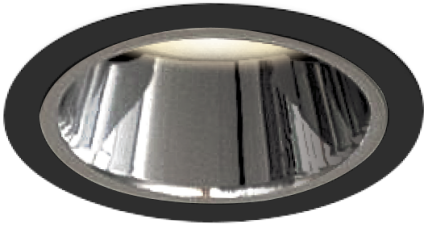

Item no. DD052-0830MB9030-DM

Series Name:  $\Phi$ 80 Series Reflector Type, Fixed

Installation Type	Recessed mount
Fixture wattage	8W
Beam angle	30 deg
Color Temp.	3000K
CRI	Ra>90
Luminous	437 lm
Body	Die-cast aluminum alloy
Body finish	N/A
Trim finish	Black
Reflector finish	Mirror
IP Rate	IP20
Light source	COB module
Input Voltage	AC220~240V
Dimming Type	Dimmable
Certificate	CE, CCC
Cut Hole	80mm