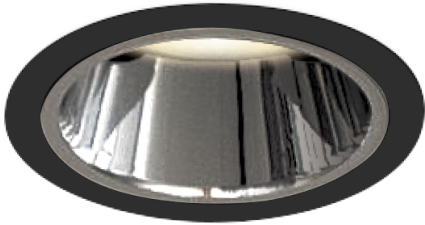

Item no. DD052-0830MB9040-DM

Series Name: Φ 80 Series Reflector Type, Fixed

Installation	Recessed mount
Type	Φ 80 Series Reflector Type, Fixed
Fixture wattage	8W
Beam angle	30 deg
Color Temp.	4000K
CRI	Ra>90
Luminous	448 lm
Body	Die-cast aluminum alloy
Body finish	N/A
Trim finish	Black
Reflector finish	Mirror
IP Rate	IP20
Light source	COB module
Input Voltage	AC220~240V
Dimming Type	Dimmable
Certificate	CE, CCC
Cut Hole	80mm