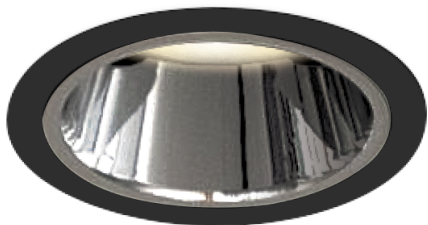

Item no. DD052-0840MB9030-DM

Series Name: Φ 80 Series Reflector Type, Fixed

Installation	Recessed mount
Type	Φ 80 Series Reflector Type, Fixed
Fixture wattage	8W
Beam angle	45 deg
Color Temp.	3000K
CRI	Ra>90
Luminous	407 lm
Body	Die-cast aluminum alloy
Body finish	N/A
Trim finish	Black
Reflector finish	Mirror
IP Rate	IP20
Light source	COB module
Input Voltage	AC220~240V
Dimming Type	Dimmable
Certificate	CE, CCC
Cut Hole	80mm