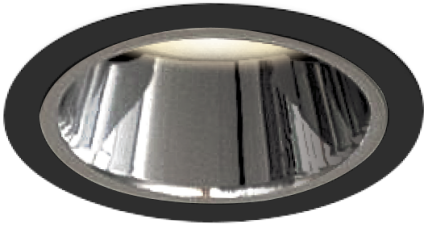

Item no. DD052-1315MB9027-DM

Series Name: Φ 80 Series Reflector Type, Fixed

Installation	Recessed mount
Type	
Fixture wattage	13W
Beam angle	15 deg
Color Temp.	2700K
CRI	Ra>90
Luminous	654 lm
Body	Die-cast aluminum alloy
Body finish	N/A
Trim finish	Black
Reflector finish	Mirror
IP Rate	IP20
Light source	COB module
Input Voltage	AC220~240V
Dimming Type	Dimmable
Certificate	CE, CCC
Cut Hole	80mm