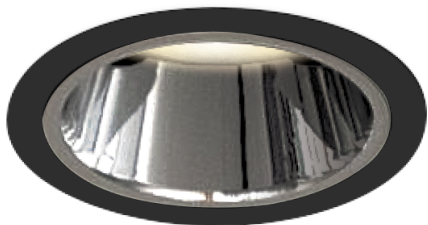

Item no. DD052-1315MB9030-DM

Series Name:  $\Phi$ 80 Series Reflector Type, Fixed

Installation	Recessed mount
Type	$\Phi$ 80 Series Reflector Type, Fixed
Fixture wattage	13W
Beam angle	15 deg
Color Temp.	3000K
CRI	Ra>90
Luminous	688 lm
Body	Die-cast aluminum alloy
Body finish	N/A
Trim finish	Black
Reflector finish	Mirror
IP Rate	IP20
Light source	COB module
Input Voltage	AC220~240V
Dimming Type	Dimmable
Certificate	CE, CCC
Cut Hole	80mm