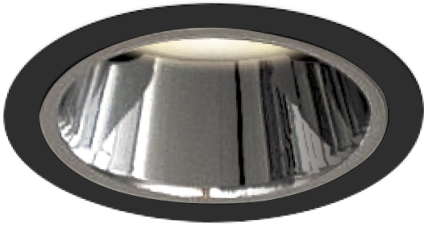

Item no. DD052-1315MB9035-DM

Series Name: Φ 80 Series Reflector Type, Fixed

Installation	Recessed mount
Type	Φ 80 Series Reflector Type, Fixed
Fixture wattage	13W
Beam angle	15 deg
Color Temp.	3500K
CRI	Ra>90
Luminous	706 lm
Body	Die-cast aluminum alloy
Body finish	N/A
Trim finish	Black
Reflector finish	Mirror
IP Rate	IP20
Light source	COB module
Input Voltage	AC220~240V
Dimming Type	Dimmable
Certificate	CE, CCC
Cut Hole	80mm