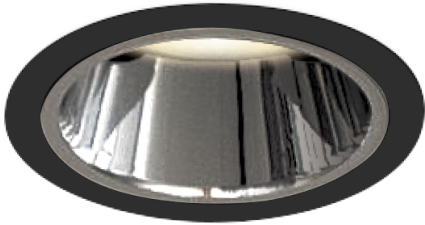

Item no. DD052-1325MB9027-DM

Series Name: Φ 80 Series Reflector Type, Fixed

Installation	Recessed mount
Type	Φ 80 Series Reflector Type, Fixed
Fixture wattage	15.9W
Beam angle	25 deg
Color Temp.	2700K
CRI	Ra>90
Luminous	773 lm
Body	Die-cast aluminum alloy
Body finish	N/A
Trim finish	Black
Reflector finish	Mirror
IP Rate	IP20
Light source	COB module
Input Voltage	AC220~240V
Dimming Type	Dimmable
Certificate	CE, CCC
Cut Hole	80mm