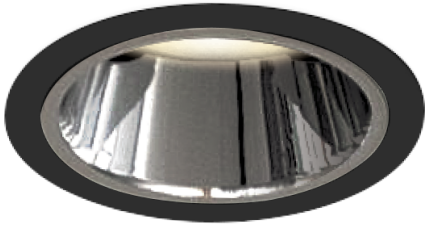

Item no. DD052-1325MB9035-DM

Series Name: Φ 80 Series Reflector Type, Fixed

Installation	Recessed mount
Type	Φ 80 Series Reflector Type, Fixed
Fixture wattage	15.9W
Beam angle	25 deg
Color Temp.	3500K
CRI	Ra>90
Luminous	819 lm
Body	Die-cast aluminum alloy
Body finish	N/A
Trim finish	Black
Reflector finish	Mirror
IP Rate	IP20
Light source	COB module
Input Voltage	AC220~240V
Dimming Type	Dimmable
Certificate	CE, CCC
Cut Hole	80mm