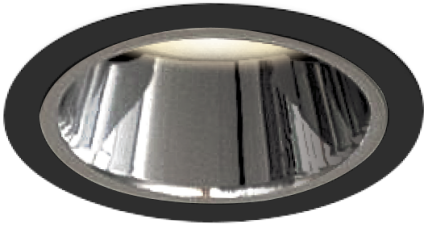

Item no. DD052-1330MB9040-DM

Series Name: Φ 80 Series Reflector Type, Fixed

Installation	Recessed mount
Type	
Fixture wattage	15.9W
Beam angle	30 deg
Color Temp.	4000K
CRI	Ra>90
Luminous	790 lm
Body	Die-cast aluminum alloy
Body finish	N/A
Trim finish	Black
Reflector finish	Mirror
IP Rate	IP20
Light source	COB module
Input Voltage	AC220~240V
Dimming Type	Dimmable
Certificate	CE, CCC
Cut Hole	80mm