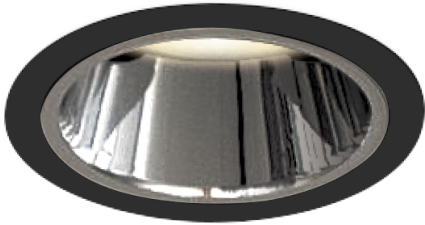

Item no. DD052-1340MB9027-DM

Series Name: Φ 80 Series Reflector Type, Fixed

| | |
|------------------|--|
| Installation | Recessed mount |
| Type | Φ 80 Series Reflector Type, Fixed |
| Fixture wattage | 15.9W |
| Beam angle | 45 deg |
| Color Temp. | 2700K |
| CRI | Ra>90 |
| Luminous | 687 lm |
| Body | Die-cast aluminum alloy |
| Body finish | N/A |
| Trim finish | Black |
| Reflector finish | Mirror |
| IP Rate | IP20 |
| Light source | COB module |
| Input Voltage | AC220~240V |
| Dimming Type | Dimmable |
| Certificate | CE, CCC |
| Cut Hole | 80mm |