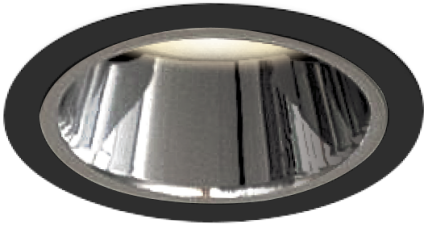

Item no. DD052-1340MB9030-DM

Series Name:  $\Phi$ 80 Series Reflector Type, Fixed

Installation	Recessed mount
Type	
Fixture wattage	15.9W
Beam angle	45 deg
Color Temp.	3000K
CRI	Ra>90
Luminous	717 lm
Body	Die-cast aluminum alloy
Body finish	N/A
Trim finish	Black
Reflector finish	Mirror
IP Rate	IP20
Light source	COB module
Input Voltage	AC220~240V
Dimming Type	Dimmable
Certificate	CE, CCC
Cut Hole	80mm