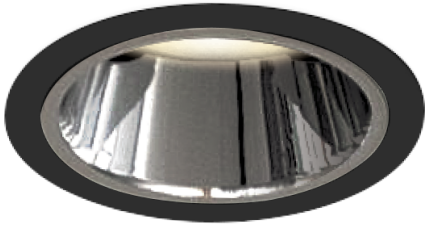

Item no. DD052-1340MB9030-DM

Series Name: Φ 80 Series Reflector Type, Fixed

| | |
|------------------|--|
| Installation | Recessed mount |
| Type | Φ 80 Series Reflector Type, Fixed |
| Fixture wattage | 15.9W |
| Beam angle | 45 deg |
| Color Temp. | 3000K |
| CRI | Ra>90 |
| Luminous | 717 lm |
| Body | Die-cast aluminum alloy |
| Body finish | N/A |
| Trim finish | Black |
| Reflector finish | Mirror |
| IP Rate | IP20 |
| Light source | COB module |
| Input Voltage | AC220~240V |
| Dimming Type | Dimmable |
| Certificate | CE, CCC |
| Cut Hole | 80mm |