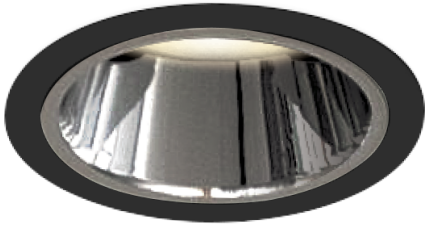

Item no. DD052-1340MB9035-DM

Series Name: Φ 80 Series Reflector Type, Fixed

Installation	Recessed mount
Type	Φ 80 Series Reflector Type, Fixed
Fixture wattage	15.9W
Beam angle	45 deg
Color Temp.	3500K
CRI	Ra>90
Luminous	728 lm
Body	Die-cast aluminum alloy
Body finish	N/A
Trim finish	Black
Reflector finish	Mirror
IP Rate	IP20
Light source	COB module
Input Voltage	AC220~240V
Dimming Type	Dimmable
Certificate	CE, CCC
Cut Hole	80mm