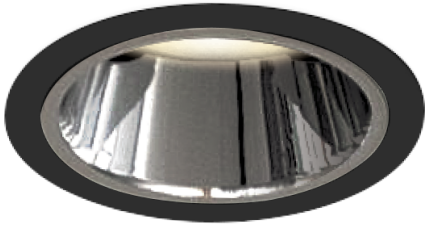

Item no. DD052-1340MB9040-DM

Series Name: Φ 80 Series Reflector Type, Fixed

Installation	Recessed mount
Type	Φ 80 Series Reflector Type, Fixed
Fixture wattage	15.9W
Beam angle	45 deg
Color Temp.	4000K
CRI	Ra>90
Luminous	735 lm
Body	Die-cast aluminum alloy
Body finish	N/A
Trim finish	Black
Reflector finish	Mirror
IP Rate	IP20
Light source	COB module
Input Voltage	AC220~240V
Dimming Type	Dimmable
Certificate	CE, CCC
Cut Hole	80mm