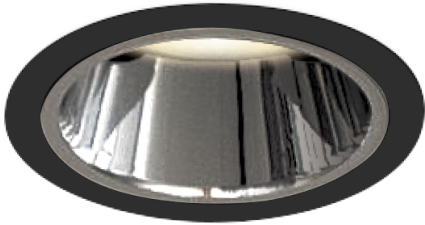

Item no. DD052-0815MB90300-DM

Series Name: Φ 80 Series Reflector Type, Fixed

Installation Type	Recessed mount
Fixture wattage	6.1W
Beam angle	15 deg
Color Temp.	3000K
CRI	Ra>90
Luminous	304 lm
Body	Die-cast aluminum alloy
Body finish	N/A
Trim finish	Black
Reflector finish	Mirror
IP Rate	IP44 form the bottom
Light source	COB module
Input Voltage	AC220~240V
Dimming Type	Dimmable
Certificate	CE, CCC
Cut Hole	80mm