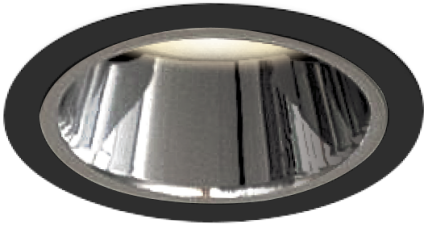

Item no. DD052-0825MB9035O-DM

Series Name:  $\Phi$ 80 Series Reflector Type, Fixed

Installation	Recessed mount
Type	
Fixture wattage	7.5W
Beam angle	25 deg
Color Temp.	3500K
CRI	Ra>90
Luminous	413 lm
Body	Die-cast aluminum alloy
Body finish	N/A
Trim finish	Black
Reflector finish	Mirror
IP Rate	IP44 form the bottom
Light source	COB module
Input Voltage	AC220~240V
Dimming Type	Dimmable
Certificate	CE, CCC
Cut Hole	80mm