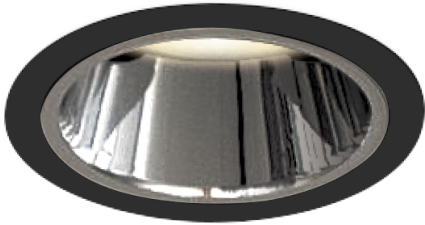

Item no. DD052-0830MB9035O-DM

Series Name:  $\Phi$ 80 Series Reflector Type, Fixed

Installation	Recessed mount
Type	$\Phi$ 80 Series Reflector Type, Fixed
Fixture wattage	7.5W
Beam angle	30 deg
Color Temp.	3500K
CRI	Ra>90
Luminous	393 lm
Body	Die-cast aluminum alloy
Body finish	N/A
Trim finish	Black
Reflector finish	Mirror
IP Rate	IP44 form the bottom
Light source	COB module
Input Voltage	AC220~240V
Dimming Type	Dimmable
Certificate	CE, CCC
Cut Hole	80mm