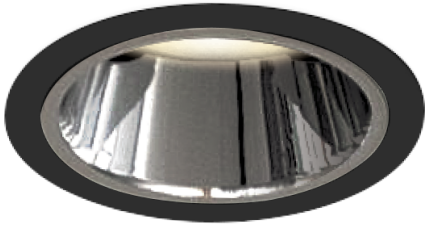

Item no. DD052-0830MB9040O-DM

Series Name: Φ 80 Series Reflector Type, Fixed

Installation	Recessed mount
Type	Φ 80 Series Reflector Type, Fixed
Fixture wattage	7.5W
Beam angle	30 deg
Color Temp.	4000K
CRI	Ra>90
Luminous	397 lm
Body	Die-cast aluminum alloy
Body finish	N/A
Trim finish	Black
Reflector finish	Mirror
IP Rate	IP44 form the bottom
Light source	COB module
Input Voltage	AC220~240V
Dimming Type	Dimmable
Certificate	CE, CCC
Cut Hole	80mm