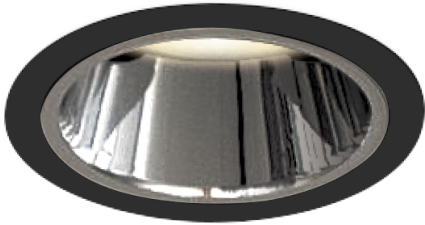

Item no. DD052-0840MB90270-DM

Series Name:  $\Phi$ 80 Series Reflector Type, Fixed

Installation	Recessed mount
Type	$\Phi$ 80 Series Reflector Type, Fixed
Fixture wattage	7.5W
Beam angle	45 deg
Color Temp.	2700K
CRI	Ra>90
Luminous	339 lm
Body	Die-cast aluminum alloy
Body finish	N/A
Trim finish	Black
Reflector finish	Mirror
IP Rate	IP44 form the bottom
Light source	COB module
Input Voltage	AC220~240V
Dimming Type	Dimmable
Certificate	CE, CCC
Cut Hole	80mm