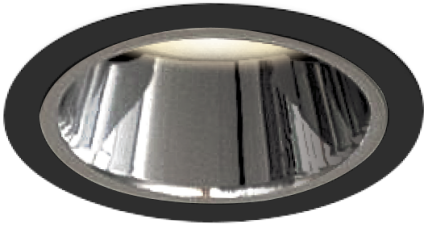

Item no. DD052-0840MB90300-DM

Series Name: Φ 80 Series Reflector Type, Fixed

Installation Type	Recessed mount
Fixture wattage	7.5W
Beam angle	45 deg
Color Temp.	3000K
CRI	Ra>90
Luminous	355 lm
Body	Die-cast aluminum alloy
Body finish	N/A
Trim finish	Black
Reflector finish	Mirror
IP Rate	IP44 form the bottom
Light source	COB module
Input Voltage	AC220~240V
Dimming Type	Dimmable
Certificate	CE, CCC
Cut Hole	80mm