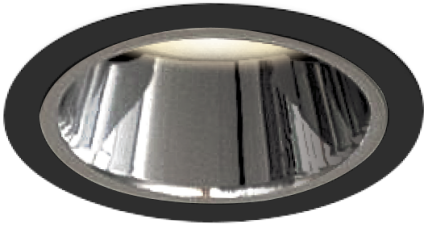

Item no. DD052-0840MB9035O-DM

Series Name:  $\Phi$ 80 Series Reflector Type, Fixed

Installation Type	Recessed mount
Fixture wattage	7.5W
Beam angle	45 deg
Color Temp.	3500K
CRI	Ra>90
Luminous	362 lm
Body	Die-cast aluminum alloy
Body finish	N/A
Trim finish	Black
Reflector finish	Mirror
IP Rate	IP44 form the bottom
Light source	COB module
Input Voltage	AC220~240V
Dimming Type	Dimmable
Certificate	CE, CCC
Cut Hole	80mm