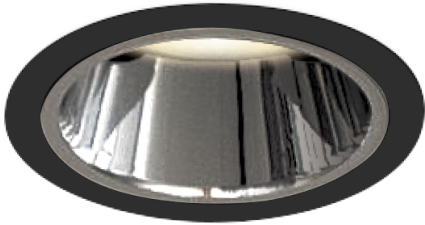

Item no. DD052-0840MB9040O-DM

Series Name:  $\Phi$ 80 Series Reflector Type, Fixed

Installation	Recessed mount
Type	$\Phi$ 80 Series Reflector Type, Fixed
Fixture wattage	7.5W
Beam angle	45 deg
Color Temp.	4000K
CRI	Ra>90
Luminous	366 lm
Body	Die-cast aluminum alloy
Body finish	N/A
Trim finish	Black
Reflector finish	Mirror
IP Rate	IP44 form the bottom
Light source	COB module
Input Voltage	AC220~240V
Dimming Type	Dimmable
Certificate	CE, CCC
Cut Hole	80mm