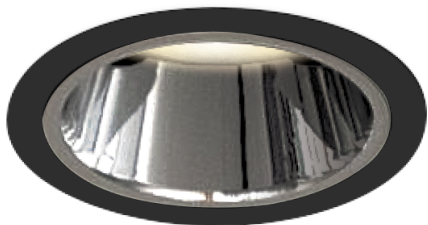

Item no. DD052-1315MB9040O-DM

Series Name: Φ 80 Series Reflector Type, Fixed

Installation	Recessed mount
Type	Φ 80 Series Reflector Type, Fixed
Fixture wattage	12W
Beam angle	15 deg
Color Temp.	4000K
CRI	Ra>90
Luminous	665 lm
Body	Die-cast aluminum alloy
Body finish	N/A
Trim finish	Black
Reflector finish	Mirror
IP Rate	IP44 form the bottom
Light source	COB module
Input Voltage	AC220~240V
Dimming Type	Dimmable
Certificate	CE, CCC
Cut Hole	80mm