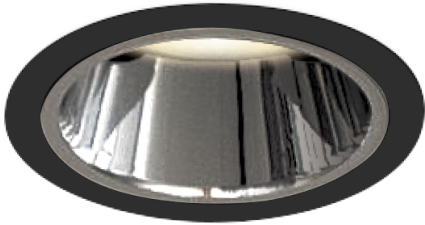

Item no. DD052-1325MB9027O-DM

Series Name: Φ 80 Series Reflector Type, Fixed

Installation	Recessed mount
Type	Φ 80 Series Reflector Type, Fixed
Fixture wattage	14.7W
Beam angle	25 deg
Color Temp.	2700K
CRI	Ra>90
Luminous	722 lm
Body	Die-cast aluminum alloy
Body finish	N/A
Trim finish	Black
Reflector finish	Mirror
IP Rate	IP44 form the bottom
Light source	COB module
Input Voltage	AC220~240V
Dimming Type	Dimmable
Certificate	CE, CCC
Cut Hole	80mm