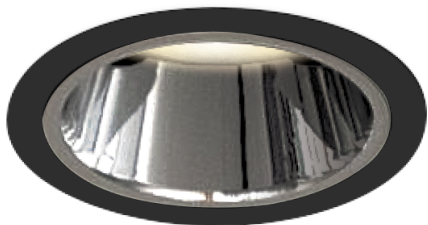

Item no. DD052-1325MB90300-DM

Series Name: Φ 80 Series Reflector Type, Fixed

Installation	Recessed mount
Type	Φ 80 Series Reflector Type, Fixed
Fixture wattage	14.7W
Beam angle	25 deg
Color Temp.	3000K
CRI	Ra>90
Luminous	755 lm
Body	Die-cast aluminum alloy
Body finish	N/A
Trim finish	Black
Reflector finish	Mirror
IP Rate	IP44 form the bottom
Light source	COB module
Input Voltage	AC220~240V
Dimming Type	Dimmable
Certificate	CE, CCC
Cut Hole	80mm