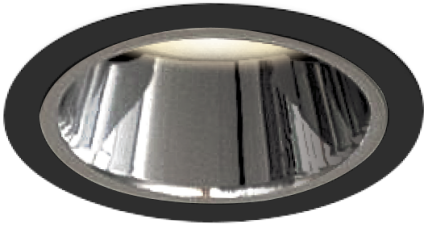

Item no. DD052-1330MB90270-DM

Series Name:  $\Phi$ 80 Series Reflector Type, Fixed

Installation	Recessed mount
Type	
Fixture wattage	14.7W
Beam angle	30 deg
Color Temp.	2700K
CRI	Ra>90
Luminous	687 lm
Body	Die-cast aluminum alloy
Body finish	N/A
Trim finish	Black
Reflector finish	Mirror
IP Rate	IP44 form the bottom
Light source	COB module
Input Voltage	AC220~240V
Dimming Type	Dimmable
Certificate	CE, CCC
Cut Hole	80mm