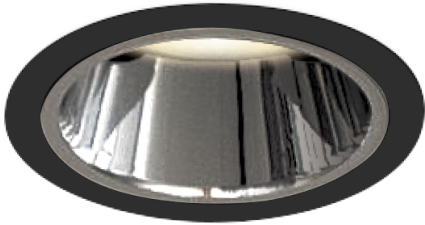

Item no. DD052-1340MB9027O-DM

Series Name: Φ 80 Series Reflector Type, Fixed

Installation	Recessed mount
Type	Φ 80 Series Reflector Type, Fixed
Fixture wattage	14.7W
Beam angle	45 deg
Color Temp.	2700K
CRI	Ra>90
Luminous	636 lm
Body	Die-cast aluminum alloy
Body finish	N/A
Trim finish	Black
Reflector finish	Mirror
IP Rate	IP44 form the bottom
Light source	COB module
Input Voltage	AC220~240V
Dimming Type	Dimmable
Certificate	CE, CCC
Cut Hole	80mm