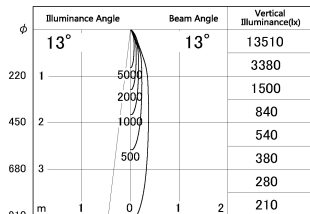

Item no. DD052-0815MW9027TL

Series Name: Φ 80 Series Reflector Type, Fix Trimless

■ Lighting Distribution Curve (cd./1000 lm)

Installation	Recessed mount
Type	Φ80 Series Reflector Type, Fix Trimless
Fixture wattage	6.1W
Beam angle	15 deg
Color Temp.	2700K
CRI	Ra>90
Luminous	335 lm
Body	Dia-cast aluminum
Body finish	N/A
Trim finish	White
Reflector finish	Mirror
IP Rate	IP20
Light source	COB module
Input Voltage	AC220~240V
Dimming Type	Non-Dimmable
Certificate	CE, CCC
Cut Hole	Φ80mm