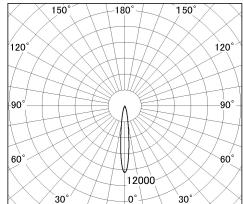

■ Lighting Distribution Curve (cd./1000 lm)