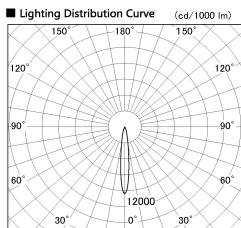

Item no. DD052-0815MW9030TL

Series Name: Φ 80 Series Reflector Type, Fix Trimless

■ Direct Horizontal Illuminance DD052-0815MW9030TL

φ	Illuminance Angle	Beam Angle	Vertical Illuminance (lx)
1	13°	13°	14240
220			3560
			1580
450			890
			570
680			400
			290
910			220

Installation	Recessed mount
Type	
Fixture wattage	6.1W
Beam angle	15 deg
Color Temp.	3000K
CRI	Ra>90
Luminous	353 lm
Body	Dia-cast aluminum
Body finish	N/A
Trim finish	White
Reflector finish	Mirror
IP Rate	IP20
Light source	COB module
Input Voltage	AC220~240V
Dimming Type	Non-Dimmable
Certificate	CE, CCC
Cut Hole	Φ 80mm