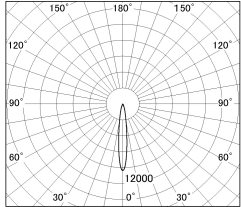

■ Lighting Distribution Curve (cd./1000 lm)