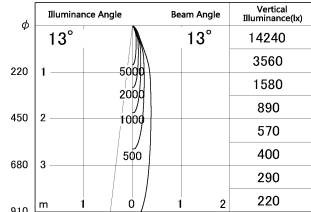

Item no. DD052-0815MW9030TL

Series Name: Φ 80 Series Reflector Type, Fix Trimless

■ Lighting Distribution Curve (cd./1000 lm)

Installation	Recessed mount
Type	Φ80 Series Reflector Type, Fix Trimless
Fixture wattage	6.1W
Beam angle	15 deg
Color Temp.	3000K
CRI	Ra>90
Luminous	353 lm
Body	Dia-cast aluminum
Body finish	N/A
Trim finish	White
Reflector finish	Mirror
IP Rate	IP20
Light source	COB module
Input Voltage	AC220~240V
Dimming Type	Non-Dimmable
Certificate	CE, CCC
Cut Hole	Φ80mm