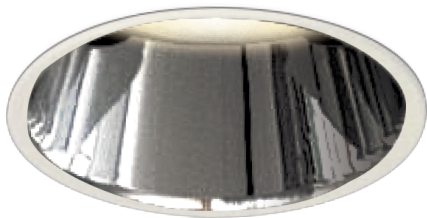

Item no. DD052-0815MW9035TL

Series Name: Φ 80 Series Reflector Type, Fix Trimless

■ Direct Horizontal Illuminance DD052-0815MW9035TL

| φ | Illuminance Angle | Beam Angle | Vertical Illuminance (lx) |
|-------|-------------------|------------|---------------------------|
| 13° | 13° | 13° | 14600 |
| 220 | 5000 | | 3650 |
| 450 | 2000 | | 1620 |
| 910 | 1000 | | 910 |
| 1820 | 500 | | 580 |
| 3640 | 250 | | 410 |
| 7280 | 125 | | 300 |
| 14560 | 62.5 | | 230 |

| | |
|------------------|-------------------|
| Installation | Recessed mount |
| Type | |
| Fixture wattage | 6.1W |
| Beam angle | 15 deg |
| Color Temp. | 3500K |
| CRI | Ra>90 |
| Luminous | 362 lm |
| Body | Dia-cast aluminum |
| Body finish | N/A |
| Trim finish | White |
| Reflector finish | Mirror |
| IP Rate | IP20 |
| Light source | COB module |
| Input Voltage | AC220~240V |
| Dimming Type | Non-Dimmable |
| Certificate | CE, CCC |
| Cut Hole | Φ 80mm |