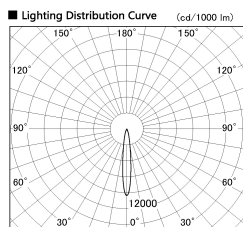

Item no. DD052-0815MW9035TL

Series Name: Φ 80 Series Reflector Type, Fix Trimless

■ Direct Horizontal Illuminance DD052-0815MW9035TL

| φ | Illuminance Angle | Beam Angle | Vertical Illuminance (lx) |
|-------|-------------------|------------|---------------------------|
| 13° | 13° | 13° | 14600 |
| 220 | 5000 | | 3650 |
| 450 | 2000 | | 1620 |
| 910 | 1000 | | 910 |
| 1820 | 500 | | 580 |
| 3640 | 250 | | 410 |
| 7280 | 125 | | 300 |
| 14560 | 62.5 | | 230 |

| | |
|------------------|-------------------|
| Installation | Recessed mount |
| Type | |
| Fixture wattage | 6.1W |
| Beam angle | 15 deg |
| Color Temp. | 3500K |
| CRI | Ra>90 |
| Luminous | 362 lm |
| Body | Dia-cast aluminum |
| Body finish | N/A |
| Trim finish | White |
| Reflector finish | Mirror |
| IP Rate | IP20 |
| Light source | COB module |
| Input Voltage | AC220~240V |
| Dimming Type | Non-Dimmable |
| Certificate | CE, CCC |
| Cut Hole | Φ 80mm |