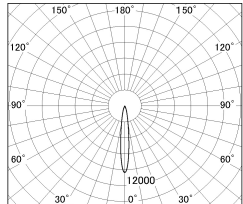

■ Lighting Distribution Curve (cd./1000 lm)