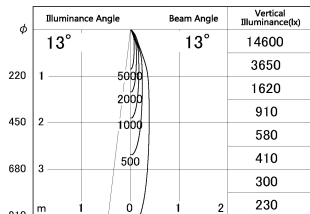

Item no. DD052-0815MW9035TL

Series Name: Φ 80 Series Reflector Type, Fix Trimless

■ Lighting Distribution Curve (cd./1000 lm)

Installation	Recessed mount
Type	Φ80 Series Reflector Type, Fix Trimless
Fixture wattage	6.1W
Beam angle	15 deg
Color Temp.	3500K
CRI	Ra>90
Luminous	362 lm
Body	Dia-cast aluminum
Body finish	N/A
Trim finish	White
Reflector finish	Mirror
IP Rate	IP20
Light source	COB module
Input Voltage	AC220~240V
Dimming Type	Non-Dimmable
Certificate	CE, CCC
Cut Hole	Φ80mm