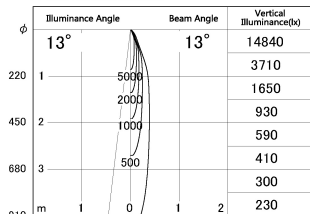

Item no. DD052-0815MW9040TL

Series Name: Φ 80 Series Reflector Type, Fix Trimless

■ Lighting Distribution Curve (cd/1000 lm)

Installation	Recessed mount
Type	
Fixture wattage	6.1W
Beam angle	15 deg
Color Temp.	4000K
CRI	Ra>90
Luminous	368 lm
Body	Dia-cast aluminum
Body finish	N/A
Trim finish	White
Reflector finish	Mirror
IP Rate	IP20
Light source	COB module
Input Voltage	AC220~240V
Dimming Type	Non-Dimmable
Certificate	CE, CCC
Cut Hole	Φ80mm