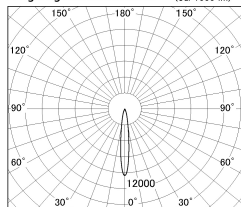

■ Lighting Distribution Curve (cd/1000 lm)