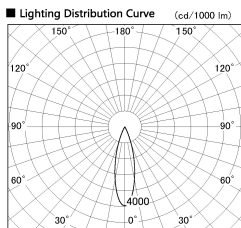

Item no. DD052-0825MW9030TL

Series Name: Φ 80 Series Reflector Type, Fix Trimless

Installation	Recessed mount
Type	
Fixture wattage	7.5W
Beam angle	25 deg
Color Temp.	3000K
CRI	Ra>90
Luminous	457 lm
Body	Dia-cast aluminum
Body finish	N/A
Trim finish	White
Reflector finish	Mirror
IP Rate	IP20
Light source	COB module
Input Voltage	AC220~240V
Dimming Type	Non-Dimmable
Certificate	CE, CCC
Cut Hole	Φ 80mm