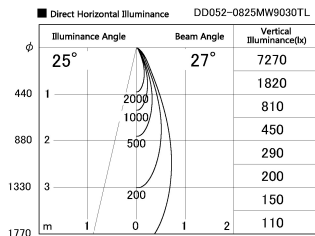

Item no. DD052-0825MW9030TL

Series Name: Φ 80 Series Reflector Type, Fix Trimless

Installation	Recessed mount
Type	
Fixture wattage	7.5W
Beam angle	25 deg
Color Temp.	3000K
CRI	Ra>90
Luminous	457 lm
Body	Dia-cast aluminum
Body finish	N/A
Trim finish	White
Reflector finish	Mirror
IP Rate	IP20
Light source	COB module
Input Voltage	AC220~240V
Dimming Type	Non-Dimmable
Certificate	CE, CCC
Cut Hole	Φ 80mm