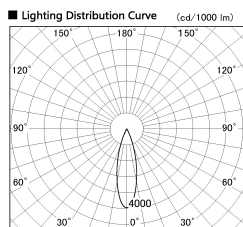

Item no. DD052-0825MW9035TL

Series Name: Φ 80 Series Reflector Type, Fix Trimless

Installation	Recessed mount
Type	
Fixture wattage	7.5W
Beam angle	25 deg
Color Temp.	3500K
CRI	Ra>90
Luminous	465 lm
Body	Dia-cast aluminum
Body finish	N/A
Trim finish	White
Reflector finish	Mirror
IP Rate	IP20
Light source	COB module
Input Voltage	AC220~240V
Dimming Type	Non-Dimmable
Certificate	CE, CCC
Cut Hole	Φ 80mm