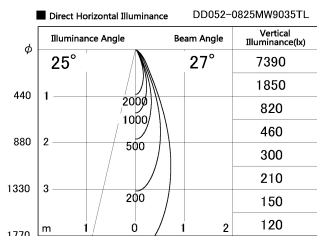

Item no. DD052-0825MW9035TL

Series Name: Φ 80 Series Reflector Type, Fix Trimless

Installation	Recessed mount
Type	
Fixture wattage	7.5W
Beam angle	25 deg
Color Temp.	3500K
CRI	Ra>90
Luminous	465 lm
Body	Dia-cast aluminum
Body finish	N/A
Trim finish	White
Reflector finish	Mirror
IP Rate	IP20
Light source	COB module
Input Voltage	AC220~240V
Dimming Type	Non-Dimmable
Certificate	CE, CCC
Cut Hole	Φ 80mm