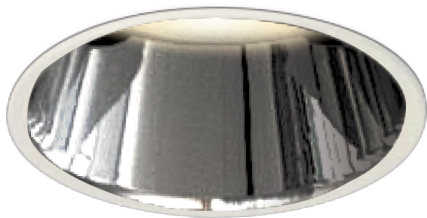

Item no. DD052-0825MW9035TL

Series Name: Φ 80 Series Reflector Type, Fix Trimless

Installation	Recessed mount
Type	
Fixture wattage	7.5W
Beam angle	25 deg
Color Temp.	3500K
CRI	Ra>90
Luminous	465 lm
Body	Dia-cast aluminum
Body finish	N/A
Trim finish	White
Reflector finish	Mirror
IP Rate	IP20
Light source	COB module
Input Voltage	AC220~240V
Dimming Type	Non-Dimmable
Certificate	CE, CCC
Cut Hole	Φ 80mm