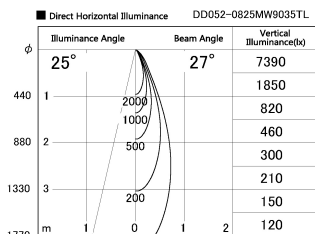

Item no. DD052-0825MW9035TL

Series Name: Φ 80 Series Reflector Type, Fix Trimless

Installation	Recessed mount
Type	
Fixture wattage	7.5W
Beam angle	25 deg
Color Temp.	3500K
CRI	Ra>90
Luminous	465 lm
Body	Dia-cast aluminum
Body finish	N/A
Trim finish	White
Reflector finish	Mirror
IP Rate	IP20
Light source	COB module
Input Voltage	AC220~240V
Dimming Type	Non-Dimmable
Certificate	CE, CCC
Cut Hole	Φ 80mm