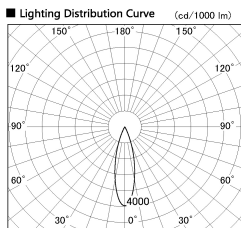

Item no. DD052-0825MW9040TL

Series Name:  $\Phi$ 80 Series Reflector Type, Fix Trimless

Installation	Recessed mount
Type	
Fixture wattage	7.5W
Beam angle	25 deg
Color Temp.	4000K
CRI	Ra>90
Luminous	469 lm
Body	Dia-cast aluminum
Body finish	N/A
Trim finish	White
Reflector finish	Mirror
IP Rate	IP20
Light source	COB module
Input Voltage	AC220~240V
Dimming Type	Non-Dimmable
Certificate	CE, CCC
Cut Hole	$\Phi$ 80mm