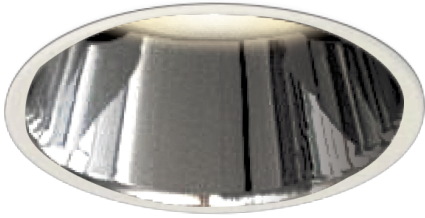

Item no. DD052-0825MW9040TL

Series Name:  $\Phi$ 80 Series Reflector Type, Fix Trimless

Installation	Recessed mount
Type	
Fixture wattage	7.5W
Beam angle	25 deg
Color Temp.	4000K
CRI	Ra>90
Luminous	469 lm
Body	Dia-cast aluminum
Body finish	N/A
Trim finish	White
Reflector finish	Mirror
IP Rate	IP20
Light source	COB module
Input Voltage	AC220~240V
Dimming Type	Non-Dimmable
Certificate	CE, CCC
Cut Hole	$\Phi$ 80mm