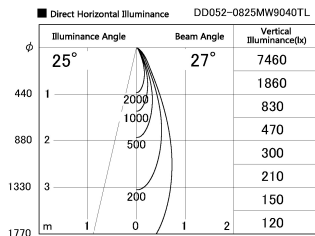

Item no. DD052-0825MW9040TL

Series Name:  $\Phi$ 80 Series Reflector Type, Fix Trimless

Installation	Recessed mount
Type	
Fixture wattage	7.5W
Beam angle	25 deg
Color Temp.	4000K
CRI	Ra>90
Luminous	469 lm
Body	Dia-cast aluminum
Body finish	N/A
Trim finish	White
Reflector finish	Mirror
IP Rate	IP20
Light source	COB module
Input Voltage	AC220~240V
Dimming Type	Non-Dimmable
Certificate	CE, CCC
Cut Hole	$\Phi$ 80mm