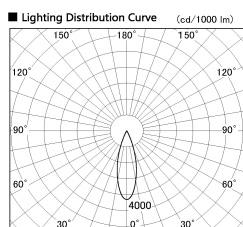

Item no. DD052-0830MW9027TL

Series Name:  $\Phi$ 80 Series Reflector Type, Fix Trimless

Installation	Recessed mount
Type	
Fixture wattage	7.5W
Beam angle	30 deg
Color Temp.	2700K
CRI	Ra>90
Luminous	419 lm
Body	Dia-cast aluminum
Body finish	N/A
Trim finish	White
Reflector finish	Mirror
IP Rate	IP20
Light source	COB module
Input Voltage	AC220~240V
Dimming Type	Non-Dimmable
Certificate	CE, CCC
Cut Hole	$\Phi$ 80mm