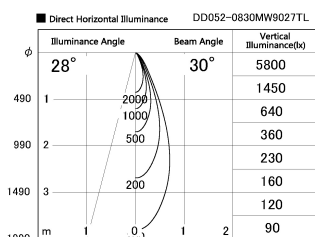

Item no. DD052-0830MW9027TL

Series Name:  $\Phi$ 80 Series Reflector Type, Fix Trimless

Installation	Recessed mount
Type	
Fixture wattage	7.5W
Beam angle	30 deg
Color Temp.	2700K
CRI	Ra>90
Luminous	419 lm
Body	Dia-cast aluminum
Body finish	N/A
Trim finish	White
Reflector finish	Mirror
IP Rate	IP20
Light source	COB module
Input Voltage	AC220~240V
Dimming Type	Non-Dimmable
Certificate	CE, CCC
Cut Hole	$\Phi$ 80mm