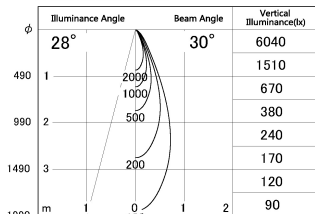

Item no. DD052-0830MW9030TL

Series Name: Φ 80 Series Reflector Type, Fix Trimless

■ Lighting Distribution Curve (cd./1000 lm)

Installation	Recessed mount
Type	Φ80 Series Reflector Type, Fix Trimless
Fixture wattage	7.5W
Beam angle	30 deg
Color Temp.	3000K
CRI	Ra>90
Luminous	437 lm
Body	Dia-cast aluminum
Body finish	N/A
Trim finish	White
Reflector finish	Mirror
IP Rate	IP20
Light source	COB module
Input Voltage	AC220~240V
Dimming Type	Non-Dimmable
Certificate	CE, CCC
Cut Hole	Φ80mm