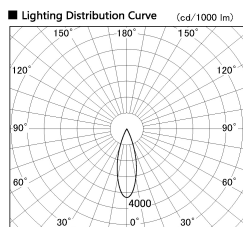

Item no. DD052-0830MW9030TL

Series Name:  $\Phi$ 80 Series Reflector Type, Fix Trimless

Installation	Recessed mount
Type	
Fixture wattage	7.5W
Beam angle	30 deg
Color Temp.	3000K
CRI	Ra>90
Luminous	437 lm
Body	Dia-cast aluminum
Body finish	N/A
Trim finish	White
Reflector finish	Mirror
IP Rate	IP20
Light source	COB module
Input Voltage	AC220~240V
Dimming Type	Non-Dimmable
Certificate	CE, CCC
Cut Hole	$\Phi$ 80mm