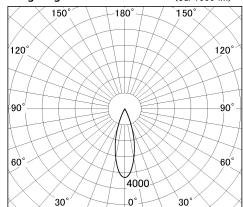

■ Lighting Distribution Curve (cd./1000 lm)