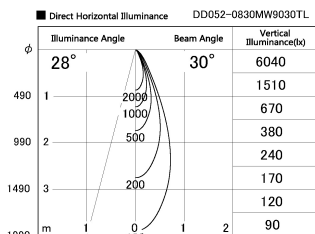

Item no. DD052-0830MW9030TL

Series Name:  $\Phi$ 80 Series Reflector Type, Fix Trimless

Installation	Recessed mount
Type	
Fixture wattage	7.5W
Beam angle	30 deg
Color Temp.	3000K
CRI	Ra>90
Luminous	437 lm
Body	Dia-cast aluminum
Body finish	N/A
Trim finish	White
Reflector finish	Mirror
IP Rate	IP20
Light source	COB module
Input Voltage	AC220~240V
Dimming Type	Non-Dimmable
Certificate	CE, CCC
Cut Hole	$\Phi$ 80mm