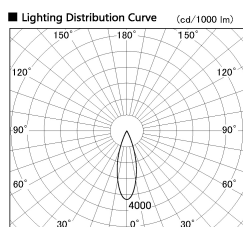

Item no. DD052-0830MW9035TL

Series Name: Φ 80 Series Reflector Type, Fix Trimless

Installation	Recessed mount
Type	
Fixture wattage	7.5W
Beam angle	30 deg
Color Temp.	3500K
CRI	Ra>90
Luminous	444 lm
Body	Dia-cast aluminum
Body finish	N/A
Trim finish	White
Reflector finish	Mirror
IP Rate	IP20
Light source	COB module
Input Voltage	AC220~240V
Dimming Type	Non-Dimmable
Certificate	CE, CCC
Cut Hole	Φ 80mm