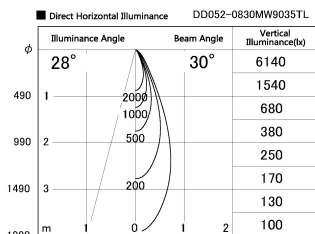

Item no. DD052-0830MW9035TL

Series Name: Φ 80 Series Reflector Type, Fix Trimless

Installation	Recessed mount
Type	
Fixture wattage	7.5W
Beam angle	30 deg
Color Temp.	3500K
CRI	Ra>90
Luminous	444 lm
Body	Dia-cast aluminum
Body finish	N/A
Trim finish	White
Reflector finish	Mirror
IP Rate	IP20
Light source	COB module
Input Voltage	AC220~240V
Dimming Type	Non-Dimmable
Certificate	CE, CCC
Cut Hole	Φ 80mm