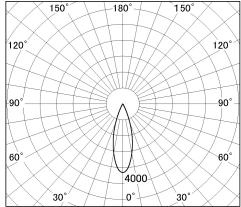

■ Lighting Distribution Curve (cd./1000 lm)