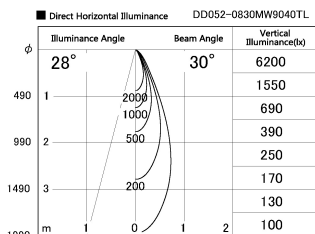

Item no. DD052-0830MW9040TL

Series Name:  $\Phi$ 80 Series Reflector Type, Fix Trimless

Installation	Recessed mount
Type	
Fixture wattage	7.5W
Beam angle	30 deg
Color Temp.	4000K
CRI	Ra>90
Luminous	448 lm
Body	Dia-cast aluminum
Body finish	N/A
Trim finish	White
Reflector finish	Mirror
IP Rate	IP20
Light source	COB module
Input Voltage	AC220~240V
Dimming Type	Non-Dimmable
Certificate	CE, CCC
Cut Hole	$\Phi$ 80mm