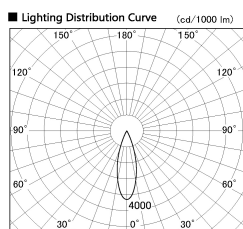

Item no. DD052-0830MW9040TL

Series Name:  $\Phi$ 80 Series Reflector Type, Fix Trimless

Installation	Recessed mount
Type	
Fixture wattage	7.5W
Beam angle	30 deg
Color Temp.	4000K
CRI	Ra>90
Luminous	448 lm
Body	Dia-cast aluminum
Body finish	N/A
Trim finish	White
Reflector finish	Mirror
IP Rate	IP20
Light source	COB module
Input Voltage	AC220~240V
Dimming Type	Non-Dimmable
Certificate	CE, CCC
Cut Hole	$\Phi$ 80mm