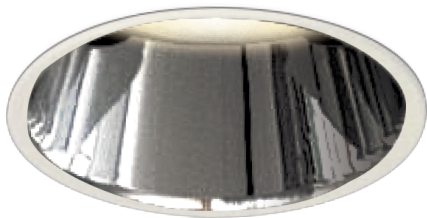

Item no. DD052-0830MW9040TL

Series Name:  $\Phi$ 80 Series Reflector Type, Fix Trimless

Installation	Recessed mount
Type	
Fixture wattage	7.5W
Beam angle	30 deg
Color Temp.	4000K
CRI	Ra>90
Luminous	448 lm
Body	Dia-cast aluminum
Body finish	N/A
Trim finish	White
Reflector finish	Mirror
IP Rate	IP20
Light source	COB module
Input Voltage	AC220~240V
Dimming Type	Non-Dimmable
Certificate	CE, CCC
Cut Hole	$\Phi$ 80mm