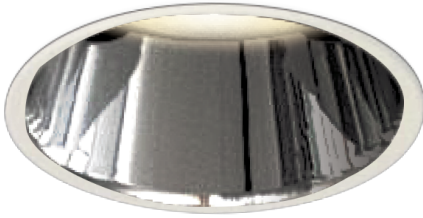

Item no. DD052-0830MW9040TL

Series Name: Φ 80 Series Reflector Type, Fix Trimless