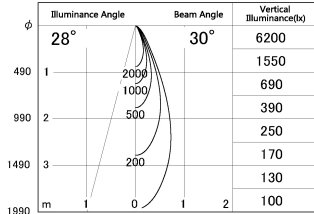

Item no. DD052-0830MW9040TL

Series Name: Φ 80 Series Reflector Type, Fix Trimless

■ Lighting Distribution Curve (cd./1000 lm)

Installation	Recessed mount
Type	Φ80 Series Reflector Type, Fix Trimless
Fixture wattage	7.5W
Beam angle	30 deg
Color Temp.	4000K
CRI	Ra>90
Luminous	448 lm
Body	Dia-cast aluminum
Body finish	N/A
Trim finish	White
Reflector finish	Mirror
IP Rate	IP20
Light source	COB module
Input Voltage	AC220~240V
Dimming Type	Non-Dimmable
Certificate	CE, CCC
Cut Hole	Φ80mm