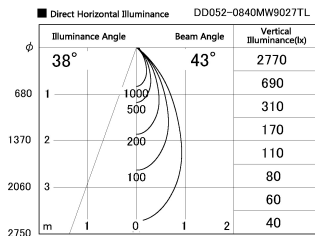

Item no. DD052-0840MW9027TL

Series Name: Φ 80 Series Reflector Type, Fix Trimless

Installation	Recessed mount
Type	
Fixture wattage	7.5W
Beam angle	45 deg
Color Temp.	2700K
CRI	Ra>90
Luminous	390 lm
Body	Dia-cast aluminum
Body finish	N/A
Trim finish	White
Reflector finish	Mirror
IP Rate	IP20
Light source	COB module
Input Voltage	AC220~240V
Dimming Type	Non-Dimmable
Certificate	CE, CCC
Cut Hole	Φ 80mm