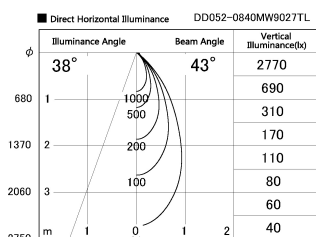

Item no. DD052-0840MW9027TL

Series Name:  $\Phi$ 80 Series Reflector Type, Fix Trimless

Installation	Recessed mount
Type	
Fixture wattage	7.5W
Beam angle	45 deg
Color Temp.	2700K
CRI	Ra>90
Luminous	390 lm
Body	Dia-cast aluminum
Body finish	N/A
Trim finish	White
Reflector finish	Mirror
IP Rate	IP20
Light source	COB module
Input Voltage	AC220~240V
Dimming Type	Non-Dimmable
Certificate	CE, CCC
Cut Hole	$\Phi$ 80mm