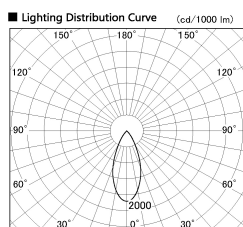

Item no. DD052-0840MW9027TL

Series Name:  $\Phi$ 80 Series Reflector Type, Fix Trimless

Installation	Recessed mount
Type	
Fixture wattage	7.5W
Beam angle	45 deg
Color Temp.	2700K
CRI	Ra>90
Luminous	390 lm
Body	Dia-cast aluminum
Body finish	N/A
Trim finish	White
Reflector finish	Mirror
IP Rate	IP20
Light source	COB module
Input Voltage	AC220~240V
Dimming Type	Non-Dimmable
Certificate	CE, CCC
Cut Hole	$\Phi$ 80mm