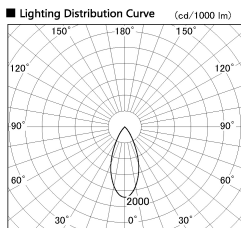

Item no. DD052-0840MW9027TL

Series Name: Φ 80 Series Reflector Type, Fix Trimless

Installation	Recessed mount
Type	
Fixture wattage	7.5W
Beam angle	45 deg
Color Temp.	2700K
CRI	Ra>90
Luminous	390 lm
Body	Dia-cast aluminum
Body finish	N/A
Trim finish	White
Reflector finish	Mirror
IP Rate	IP20
Light source	COB module
Input Voltage	AC220~240V
Dimming Type	Non-Dimmable
Certificate	CE, CCC
Cut Hole	Φ 80mm