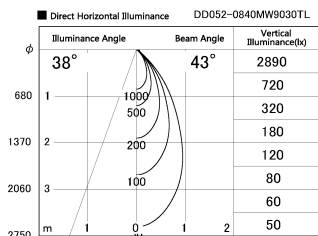

Item no. DD052-0840MW9030TL

Series Name: Φ 80 Series Reflector Type, Fix Trimless

Installation	Recessed mount
Type	
Fixture wattage	7.5W
Beam angle	45 deg
Color Temp.	3000K
CRI	Ra>90
Luminous	407 lm
Body	Dia-cast aluminum
Body finish	N/A
Trim finish	White
Reflector finish	Mirror
IP Rate	IP20
Light source	COB module
Input Voltage	AC220~240V
Dimming Type	Non-Dimmable
Certificate	CE, CCC
Cut Hole	Φ 80mm