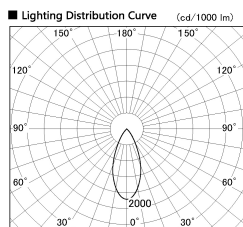

Item no. DD052-0840MW9030TL

Series Name: Φ 80 Series Reflector Type, Fix Trimless

Installation	Recessed mount
Type	
Fixture wattage	7.5W
Beam angle	45 deg
Color Temp.	3000K
CRI	Ra>90
Luminous	407 lm
Body	Dia-cast aluminum
Body finish	N/A
Trim finish	White
Reflector finish	Mirror
IP Rate	IP20
Light source	COB module
Input Voltage	AC220~240V
Dimming Type	Non-Dimmable
Certificate	CE, CCC
Cut Hole	Φ 80mm