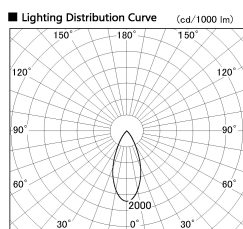

Item no. DD052-0840MW9035TL

Series Name: $\Phi 80$ Series Reflector Type, Fix Trimless

Installation	Recessed mount
Type	
Fixture wattage	7.5W
Beam angle	45 deg
Color Temp.	3500K
CRI	Ra>90
Luminous	413 lm
Body	Dia-cast aluminum
Body finish	N/A
Trim finish	White
Reflector finish	Mirror
IP Rate	IP20
Light source	COB module
Input Voltage	AC220~240V
Dimming Type	Non-Dimmable
Certificate	CE, CCC
Cut Hole	$\Phi 80$ mm