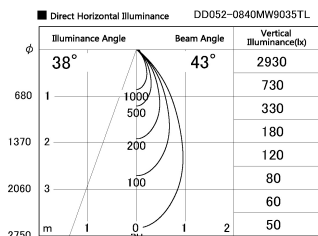

Item no. DD052-0840MW9035TL

Series Name: $\Phi 80$ Series Reflector Type, Fix Trimless

Installation	Recessed mount
Type	
Fixture wattage	7.5W
Beam angle	45 deg
Color Temp.	3500K
CRI	Ra>90
Luminous	413 lm
Body	Dia-cast aluminum
Body finish	N/A
Trim finish	White
Reflector finish	Mirror
IP Rate	IP20
Light source	COB module
Input Voltage	AC220~240V
Dimming Type	Non-Dimmable
Certificate	CE, CCC
Cut Hole	$\Phi 80$ mm