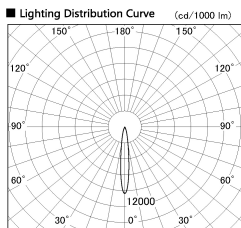

Item no. DD052-1315MW9027TL

Series Name:  $\Phi$ 80 Series Reflector Type, Fix Trimless

Installation Recessed mount

Type

Fixture wattage 12W

Beam angle 15 deg

Color Temp. 2700K

CRI Ra>90

Luminous 654 lm

Body Dia-cast aluminum

Body finish N/A

Trim finish White

Reflector finish Mirror

IP Rate IP20

Light source COB module

Input Voltage AC220~240V