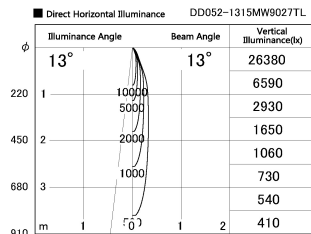

Item no. DD052-1315MW9027TL

Series Name:  $\Phi$ 80 Series Reflector Type, Fix Trimless

Installation Recessed mount

Type

Fixture wattage 12W

Beam angle 15 deg

Color Temp. 2700K

CRI Ra>90

Luminous 654 lm

Body Dia-cast aluminum

Body finish N/A

Trim finish White

Reflector finish Mirror

IP Rate IP20

Light source COB module

Input Voltage AC220~240V