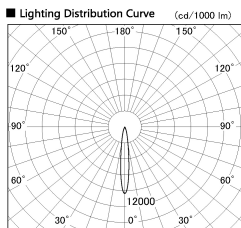

Item no. DD052-1315MW9030TL

Series Name:  $\Phi$ 80 Series Reflector Type, Fix Trimless

Installation	Recessed mount
Type	
Fixture wattage	12W
Beam angle	15 deg
Color Temp.	3000K
CRI	Ra>90
Luminous	688 lm
Body	Dia-cast aluminum
Body finish	N/A
Trim finish	White
Reflector finish	Mirror
IP Rate	IP20
Light source	COB module
Input Voltage	AC220~240V
Dimming Type	Non-Dimmable
Certificate	CE, CCC
Cut Hole	$\Phi$ 80mm