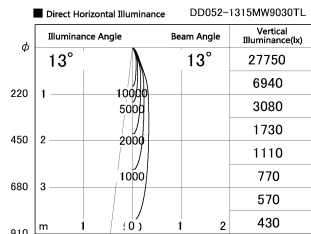

Item no. DD052-1315MW9030TL

Series Name:  $\Phi$ 80 Series Reflector Type, Fix Trimless

Installation	Recessed mount
Type	
Fixture wattage	12W
Beam angle	15 deg
Color Temp.	3000K
CRI	Ra>90
Luminous	688 lm
Body	Dia-cast aluminum
Body finish	N/A
Trim finish	White
Reflector finish	Mirror
IP Rate	IP20
Light source	COB module
Input Voltage	AC220~240V
Dimming Type	Non-Dimmable
Certificate	CE, CCC
Cut Hole	$\Phi$ 80mm