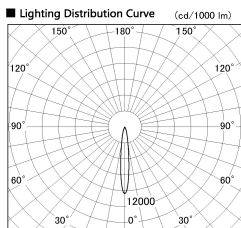

Item no. DD052-1315MW9035TL

Series Name:  $\Phi 80$  Series Reflector Type, Fix Trimless

■ Direct Horizontal Illuminance DD052-1315MW9035TL

Illuminance Angle	Beam Angle	Vertical Illuminance (lx)
$13^{\circ}$	$13^{\circ}$	28470
		7120
		3160
		1780
		1140
		790
		580
		440

Installation	Recessed mount
Type	
Fixture wattage	12W
Beam angle	15 deg
Color Temp.	3500K
CRI	Ra>90
Luminous	706 lm
Body	Dia-cast aluminum
Body finish	N/A
Trim finish	White
Reflector finish	Mirror
IP Rate	IP20
Light source	COB module
Input Voltage	AC220~240V
Dimming Type	Non-Dimmable
Certificate	CE, CCC
Cut Hole	$\Phi 80$ mm