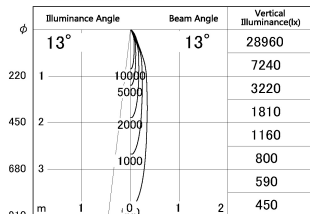

Item no. DD052-1315MW9040TL

Series Name: Φ 80 Series Reflector Type, Fix Trimless

■ Lighting Distribution Curve (cd./1000 lm)

Installation	Recessed mount
Type	Φ80 Series Reflector Type, Fix Trimless
Fixture wattage	12W
Beam angle	15 deg
Color Temp.	4000K
CRI	Ra>90
Luminous	718 lm
Body	Dia-cast aluminum
Body finish	N/A
Trim finish	White
Reflector finish	Mirror
IP Rate	IP20
Light source	COB module
Input Voltage	AC220~240V
Dimming Type	Non-Dimmable
Certificate	CE, CCC
Cut Hole	Φ80mm