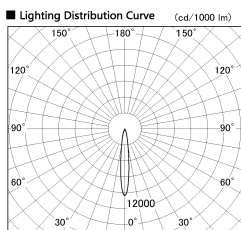

Item no. DD052-1315MW9040TL

Series Name: Φ 80 Series Reflector Type, Fix Trimless

Installation	Recessed mount
Type	
Fixture wattage	12W
Beam angle	15 deg
Color Temp.	4000K
CRI	Ra>90
Luminous	718 lm
Body	Dia-cast aluminum
Body finish	N/A
Trim finish	White
Reflector finish	Mirror
IP Rate	IP20
Light source	COB module
Input Voltage	AC220~240V
Dimming Type	Non-Dimmable
Certificate	CE, CCC
Cut Hole	Φ 80mm