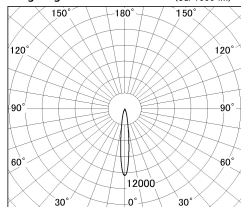

■ Lighting Distribution Curve (cd./1000 lm)