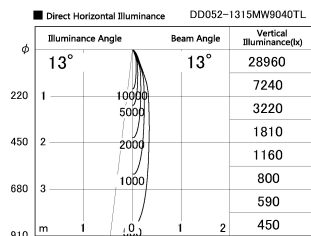

Item no. DD052-1315MW9040TL

Series Name: Φ 80 Series Reflector Type, Fix Trimless

Installation	Recessed mount
Type	
Fixture wattage	12W
Beam angle	15 deg
Color Temp.	4000K
CRI	Ra>90
Luminous	718 lm
Body	Dia-cast aluminum
Body finish	N/A
Trim finish	White
Reflector finish	Mirror
IP Rate	IP20
Light source	COB module
Input Voltage	AC220~240V
Dimming Type	Non-Dimmable
Certificate	CE, CCC
Cut Hole	Φ 80mm