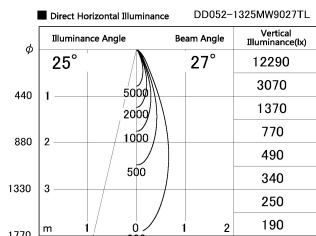

Item no. DD052-1325MW9027TL

Series Name:  $\Phi$ 80 Series Reflector Type, Fix Trimless

Installation	Recessed mount
Type	
Fixture wattage	14.7W
Beam angle	25 deg
Color Temp.	2700K
CRI	Ra>90
Luminous	773 lm
Body	Dia-cast aluminum
Body finish	N/A
Trim finish	White
Reflector finish	Mirror
IP Rate	IP20
Light source	COB module
Input Voltage	AC220~240V
Dimming Type	Non-Dimmable
Certificate	CE, CCC
Cut Hole	$\Phi$ 80mm