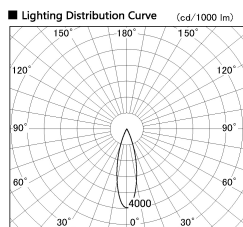

Item no. DD052-1325MW9027TL

Series Name:  $\Phi$ 80 Series Reflector Type, Fix Trimless

Installation	Recessed mount
Type	
Fixture wattage	14.7W
Beam angle	25 deg
Color Temp.	2700K
CRI	Ra>90
Luminous	773 lm
Body	Dia-cast aluminum
Body finish	N/A
Trim finish	White
Reflector finish	Mirror
IP Rate	IP20
Light source	COB module
Input Voltage	AC220~240V
Dimming Type	Non-Dimmable
Certificate	CE, CCC
Cut Hole	$\Phi$ 80mm