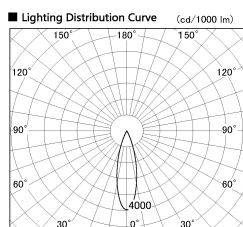

Item no. DD052-1325MW9027TL

Series Name: Φ 80 Series Reflector Type, Fix Trimless

Installation	Recessed mount
Type	Φ 80 Series Reflector Type, Fix Trimless
Fixture wattage	14.7W
Beam angle	25 deg
Color Temp.	2700K
CRI	Ra>90
Luminous	773 lm
Body	Dia-cast aluminum
Body finish	N/A
Trim finish	White
Reflector finish	Mirror
IP Rate	IP20
Light source	COB module
Input Voltage	AC220~240V
Dimming Type	Non-Dimmable
Certificate	CE, CCC
Cut Hole	Φ 80mm