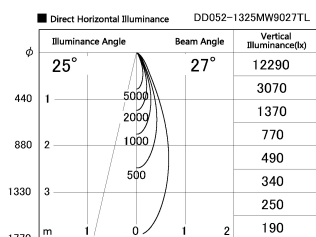

Item no. DD052-1325MW9027TL

Series Name: Φ 80 Series Reflector Type, Fix Trimless

Installation	Recessed mount
Type	Φ 80 Series Reflector Type, Fix Trimless
Fixture wattage	14.7W
Beam angle	25 deg
Color Temp.	2700K
CRI	Ra>90
Luminous	773 lm
Body	Dia-cast aluminum
Body finish	N/A
Trim finish	White
Reflector finish	Mirror
IP Rate	IP20
Light source	COB module
Input Voltage	AC220~240V
Dimming Type	Non-Dimmable
Certificate	CE, CCC
Cut Hole	Φ 80mm